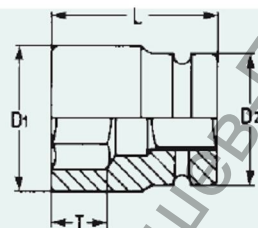

6500-19 IMPACT-Sockets
DIN 3129 / ISO 2725

Code	MM	←L→ mm	T mm	D ₁ mm	D ₂ mm	g		EAN
06500191936	19	95	23	33,0	44,0	590	5	037173
06500192236	22	95	23	37,0	44,0	655	5	037180
06500192436	24	95	51	39,2	44,0	710	5	037197
06500192736	27	95	62	42,5	44,0	780	5	037203
06500193036	30	95	62	47,0	44,0	710	5	037210
06500193236	32	95	62	49,2	44,0	890	5	037227
06500193336	33	95	62	51,0	44,0	810	5	037234
06500193436	34	95	62	52,0	44,0	835	5	037241
06500193636	36	95	62	54,0	44,0	995	5	037258
06500194136	41	95	60	60,0	44,0	1130	5	037265